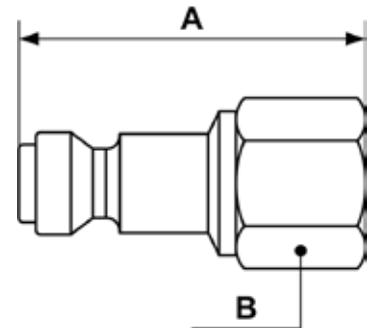

## PLUG 1/4» AUTOMOTIVE PROFILE

Female plug

Profile : TRUFLATE

ID passage

1/4"

Part number	Female thread	Net weight (Kg)	Dim. A (inch)	Dim. B (inch)
URP 066201	NPT1/4	0,03	1.57	0.67
URP 066202	NPT3/8	0,0433	1.65	0.83
URP 066203	NPT1/2	0,067	1.89	0.98